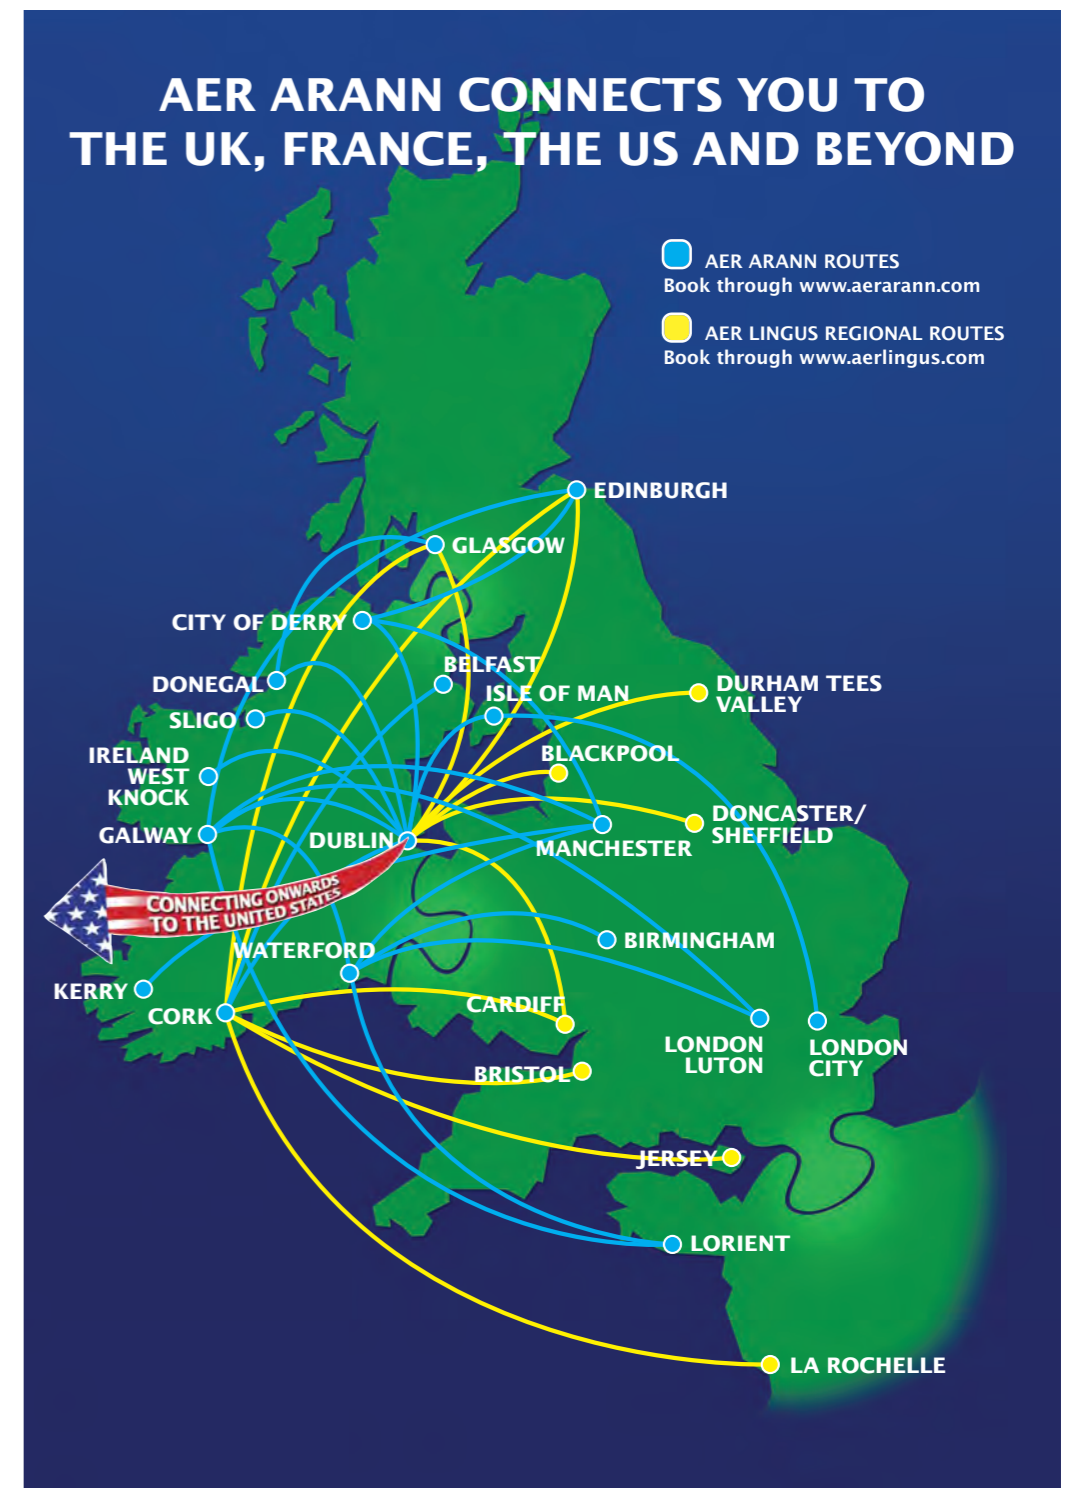

Waterford to Manchester

FLIGHT	DEPART	ARRIVE	MTWTFSS
RE 567	11.20	12.35	••••~•
RE 567	13.30	14.45	••••~•

Manchester to Waterford

FLIGHT	DEPART	ARRIVE	MTWTFSS
RE 568	11.45	13.05	••••~•
RE 568	13.05	14.25	••••~•

ISLE OF MAN

Isle of Man to Dublin

FLIGHT	DEPART	ARRIVE	MTWTFSS
RE 374	10.25	11.05	••••~•
RE 374	11.10	11.50	••••~•
RE 378	15.00	15.40	••••~•
RE 378	17.15	17.55	••••~•

Dublin to Isle of Man

FLIGHT	DEPART	ARRIVE	MTWTFSS
RE 373	09.15	10.00	••••~•
RE 373	12.15	13.00	••••~•
RE 377	13.45	14.30	••••~•
RE 377	16.00	16.45	••••~•

Isle of Man to London City

FLIGHT	DEPART	ARRIVE	MTWTFSS
RE 801	07.20	08.45	••••~•
RE 805	13.35	15.00	••••~•
RE 807	17.35	19.00	••••~•

London City to Isle of Man

FLIGHT	DEPART	ARRIVE	MTWTFSS
RE 802	09.15	10.40	••••~•
RE 806	15.25	16.50	••••~•
RE 808	19.30	20.50	••••~•

For information on Terms & Conditions please visit www.AerArann.com

The following Aer Lingus Regional routes are operated by Aer Arann. Please visit www.aerlingus.com to book: Cork-Bristol, Cork – Cardiff, Cork – Edinburgh, Cork – Glasgow, Cork – Jersey, Cork – La Rochelle, Dublin – Blackpool, Dublin – Cardiff, Dublin – Edinburgh, Dublin – Doncaster Sheffield, Dublin – Durham Tees Valley, Dublin – Glasgow